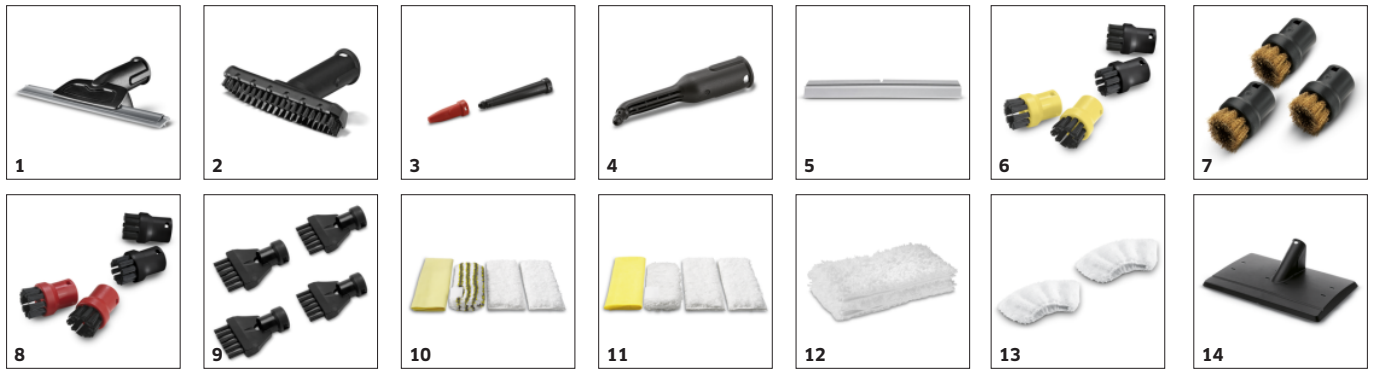

EQUIPMENT FOR SG 4/4 *110V

1.092-284.0

	Order no.	Description	
STEAM CLEANER / STEAM VACUUM CLEANER / IRONING STATION			
Nozzles			
Window Nozzle	1 2.863-025.0	The Kärcher window nozzle allows you to thoroughly clean glass, windows or mirrors using a clean steamer.	■
Hand tool	2 2.884-280.0	Hand tool with additional brushes for cleaning small areas such as shower cubicles, wall tiles, etc. Suitable for use with or without cover.	■
Power nozzle	3 2.884-282.0	Power nozzle with extension considerably increases the cleaning power of the detail nozzle. Ideal for easy and environmentally friendly cleaning of difficult to reach areas, e.g. corners.	■
Point jet nozzle	4 2.884-281.0	Ideal for cleaning in crevices, corners, edges and other difficult to reach areas. Together with the round brush, the applications are numerous.	■
Rubber squeegee for window tool	5 6.273-140.0	Rubber squeegee for seam cleaner window tool.	□
Sets of brushes			
Round brush set	6 2.863-264.0		□
Round brush set with brass bristles	7 2.863-061.0	Round brush set with brass bristles for removing stubborn and ingrained dirt. Ideal for insensitive surfaces.	□
Round brush set	8 2.863-058.0	Practical round brush set available in two colours.	□
Round brushes set	9 2.863-324.0		□
Sets of cloths			
Microfiber cloth kit for bathrooms	10 2.863-171.0	The bathroom cloth set contains different microfiber cloths for steam cleaning in bathrooms.	□
Microfiber cloth kit for kitchens	11 2.863-172.0	The kitchen cloth set has different microfiber cloths for great steam cleaning results in your kitchen.	□
Microfiber cloth kit for Classic and Comfort floor tools	12 2.863-173.0	2 soft microfibre velour floor cloths for easy dirt removal. To help you achieve perfectly clean floors.	□
Microfibre cover set for the hand nozzle	13 2.863-270.0	The set with two covers for the hand nozzle. The covers are made of high-quality microfibre - for the best results when loosening and picking up dirt.	□
Miscellaneous			
Wallpaper stripper	14 2.863-062.0	The wallpaper stripper is ideal for removing wallpaper and glue residues from your walls using the power of steam.	□

■ Included in delivery. □ Available accessories.