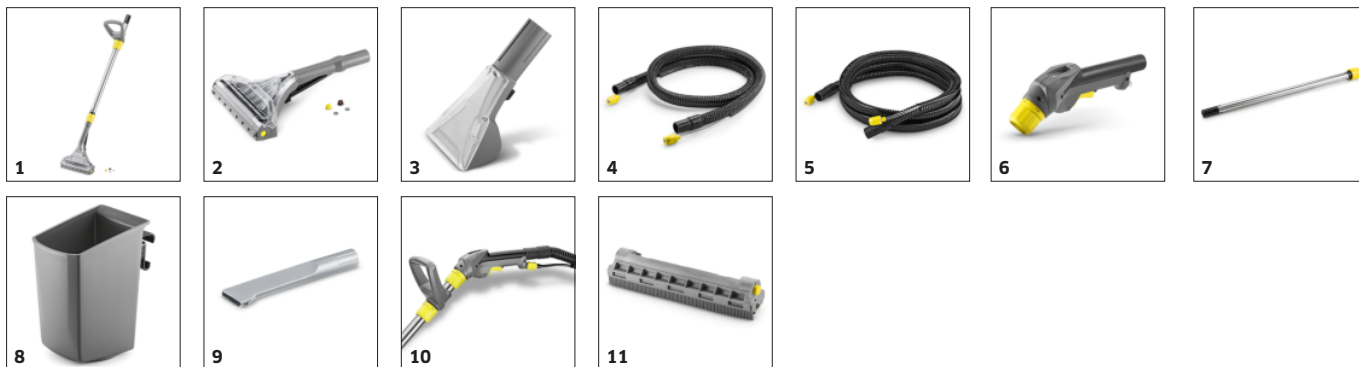

- Adjustment of the handle without any tools; accessory/cord fixings; quick change from floor to upholstery nozzle.

Removable wastewater container

- The dirty water tank is easy to remove and can also be used to fill the fresh water tank.

Versatility of use

- A range of accessories for versatile applications (e.g. crevice nozzle for cleaning car seats and upholstery).

EQUIPMENT FOR PUZZI 10/1 1.100-132.0

		Order no.	Description	
SPRAY EXTRACTION CLEANERS				
Floor tools				
Flexible floor nozzle, 240 mm, complete	1	4.130-007.0	Kit consisting of floor nozzle (240 mm), suction tube and D-handle. Transparent sight glass for checking the vacuumed dirty water. Flexible squeegee.	■
Flexible floor nozzle, 240 mm, individual	2	4.130-008.0	Floor nozzle (240 mm), individual. Transparent glass for checking the vacuumed dirty water. Flexible squeegee. Included in kit 4.130-007.0.	□
Hand tools				
Upholstery nozzle	3	4.130-001.0	Upholstery nozzle, 110 mm.	■
Spray-extraction hoses				
Spray/suction hose, 2.5 m	4	6.394-826.0	Standard spray/suction hose.	■
Spray/suction hose, 4 m	5	6.394-375.0	Optional spray/suction hose, 4 m.	□
Other				
Handle	6	4.130-000.0	Modular handle for floor, upholstery and crevice nozzle. With integrated sight glass for inspecting the vacuumed dirt. Adaptors for spray and suction hose.	■
Extension tube	7	4.025-004.0	Extension tube, individual.	□
Cleaning agent container, complete	8	4.070-006.0	Kit consisting of cleaning agent container and Home Base adapter. For connecting Home Base rail.	□
Crevice tool	9	4.130-010.0	Crevice nozzle for spray extraction machines.	□
D-handle	10	4.321-001.0	D-handle, individual, for extension tube 4.025-004.0.	□
Hard surface adapters				
Hard floor rubber adapter, small 240 mm	11	4.762-014.0	Hard surface adapter for floor nozzle, 240 mm.	□