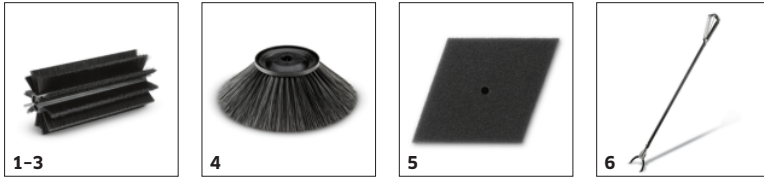

EQUIPMENT FOR KM 70/20 C 1.517-106.0

	Order no.	Description	
MAIN ROLLER BRUSHES			
Standard main roller brushes			
Standard roller brush	1 6.906-041.0	Tough standard roller brush with moisture-proof universal bristles for normal soiling on all surfaces. Extremely durable.	☒
Main roller brush - Soft/natural			
Main roller brush, soft/ moisture-proof	2 6.903-995.0	Sweeps fine dust on all surfaces indoors and outdoors	☐
Main roller brush, hard			
Main roller brush, hard	3 6.903-999.0	For the removal of stubborn dirt outdoors	☐
SIDE BRUSHES			
Standard side brushes			
Spare parts set side broom	4 2.884-935.0		☒
FILTERS			
Foam filter			
Filter element	5 5.731-642.0	Plastic filter, water-resistant, washable, reduces maintenance costs.	☒
OTHER ACCESSORIES FOR SCRUBBER DRYERS			
Cleaning tool kit accessories			
ABS bulk waste gripper	6 2.640-908.0	For picking up refuse.	☐

☒ Included in delivery.
☐ Available accessories.
☐ Detergent.